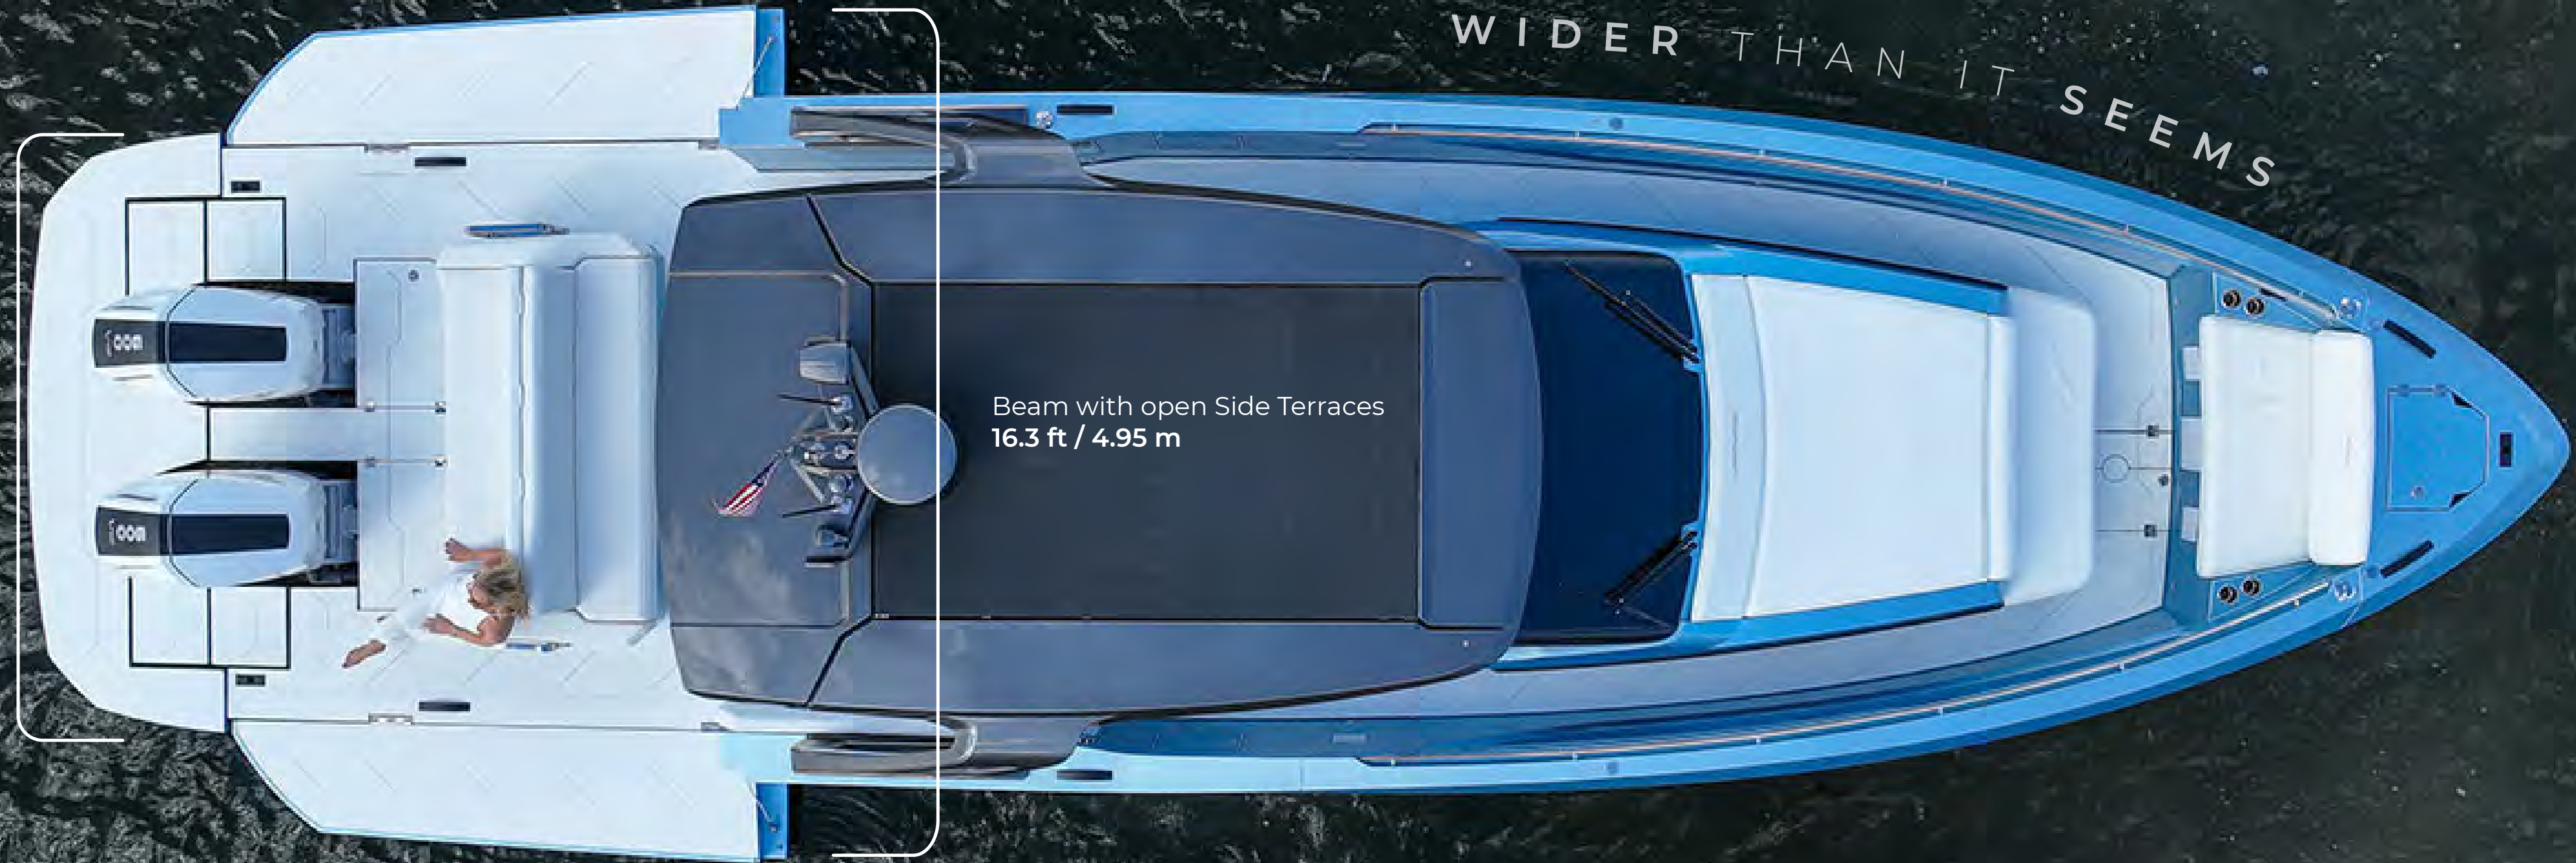

SIDE TERRACES

The side terrace doors open with the push of a button and create a perfect beach club area that invites nature on-board. A true terrace on the sea, allowing you to rediscover the ocean from a new angle.

Beam
12.3 ft / 3.75 m

Beam with open Side Terraces
16.3 ft / 4.95 m

WIDER THAN IT SEEMS