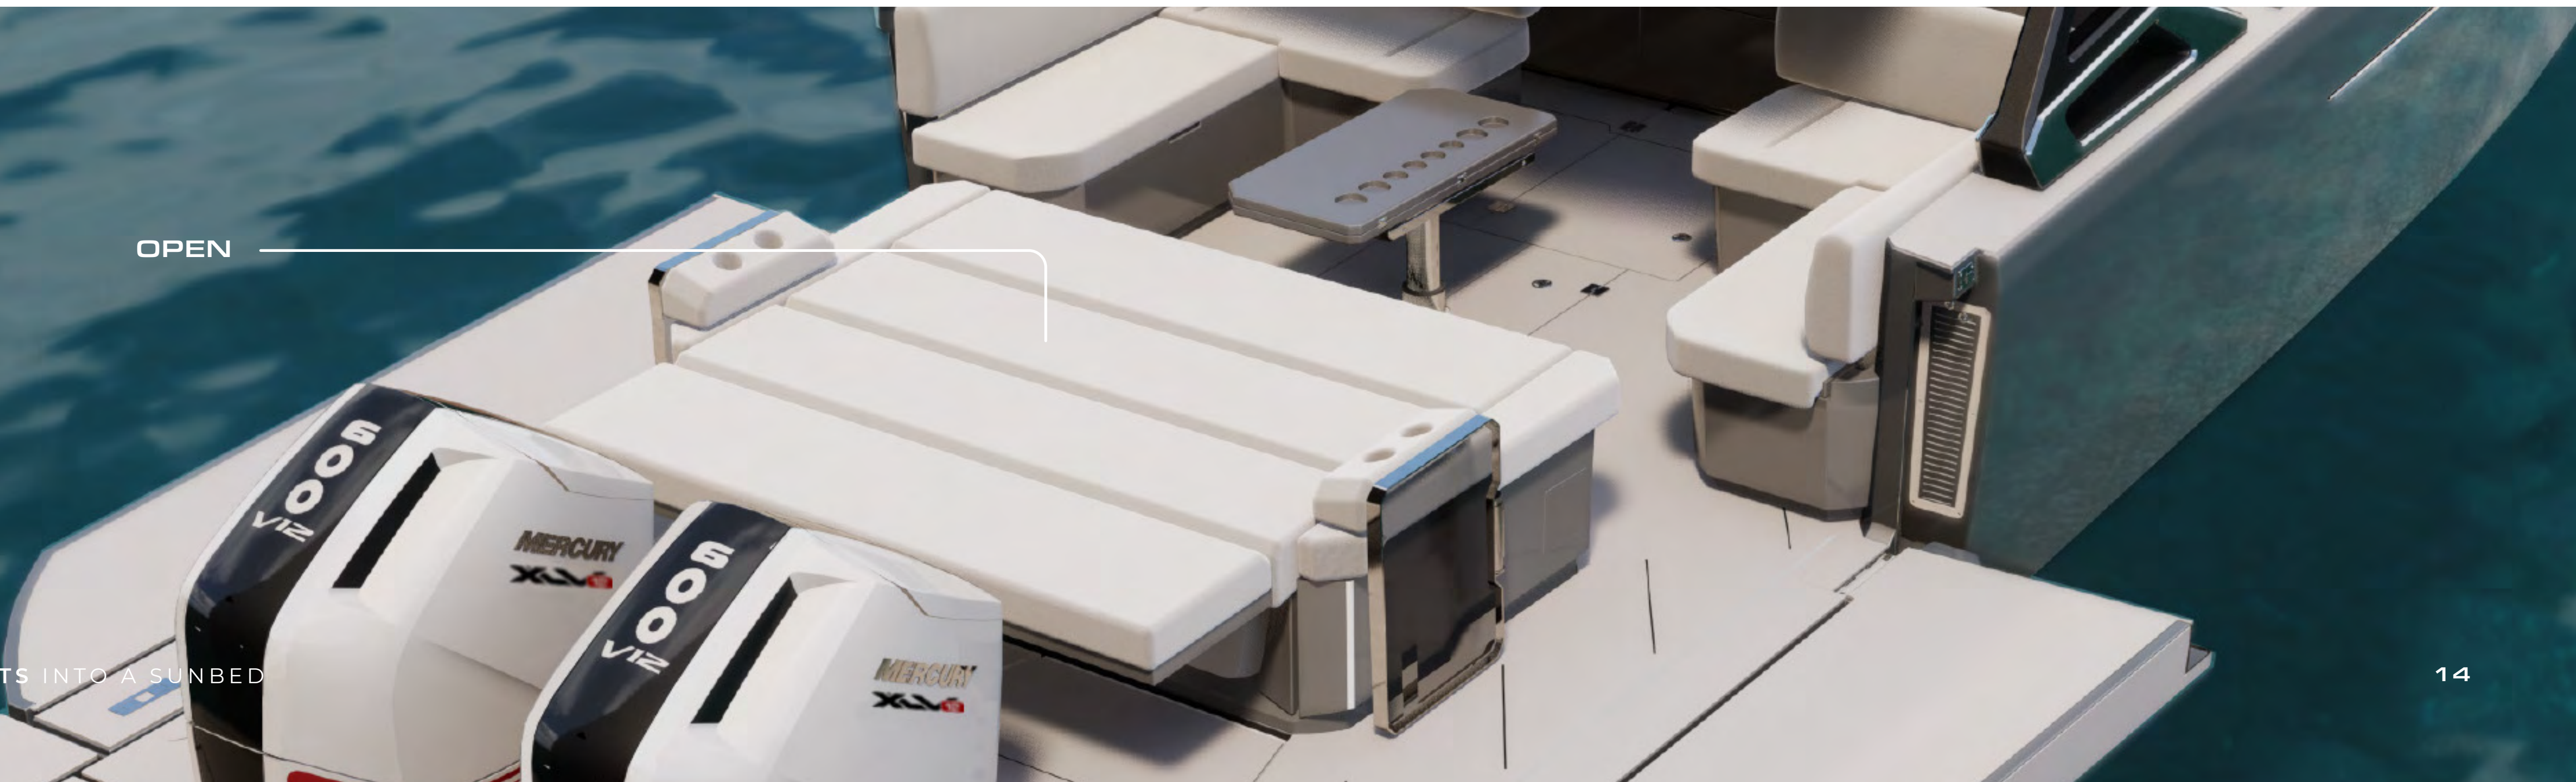

SEATS CONVERT INTO A SUNBED

CLOSED

OPEN