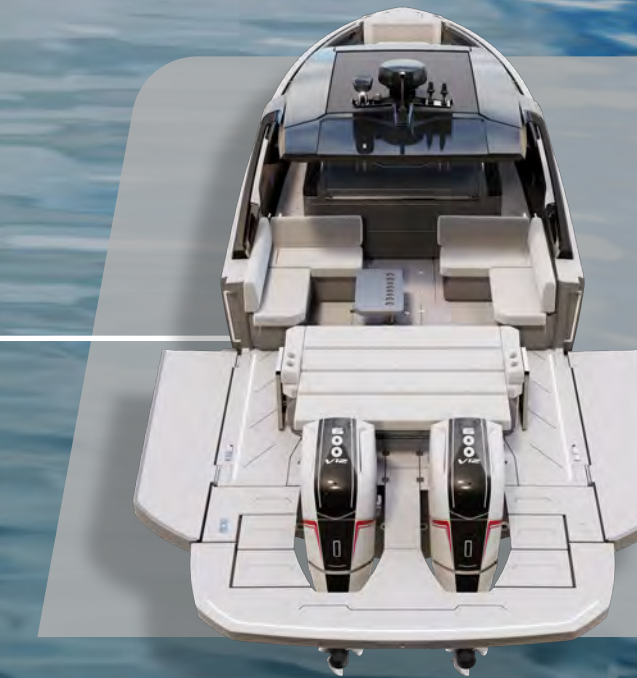

SEATING GROUP

L-LOUNGE

The L-Lounge layout offers a spacious area for guests to relax and enjoy the views. The folding table can be hidden under the deck to create a much larger space.

You can switch layouts effortlessly with the push of a button, since every element of the lounge area (excluding the table) are on automatic rails.