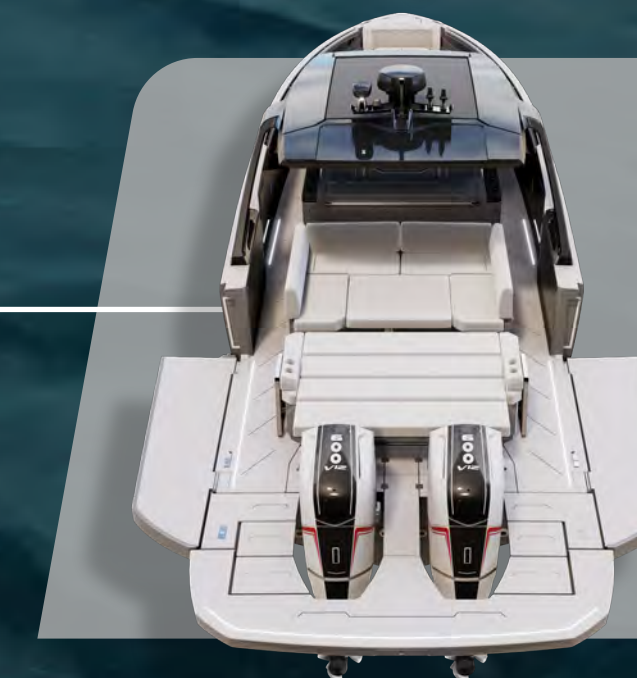

SUNBATH LOUNGE

The Sunbath Lounge mode uses every single element of the Lounge area to create an extra sunbathing area on the boat.