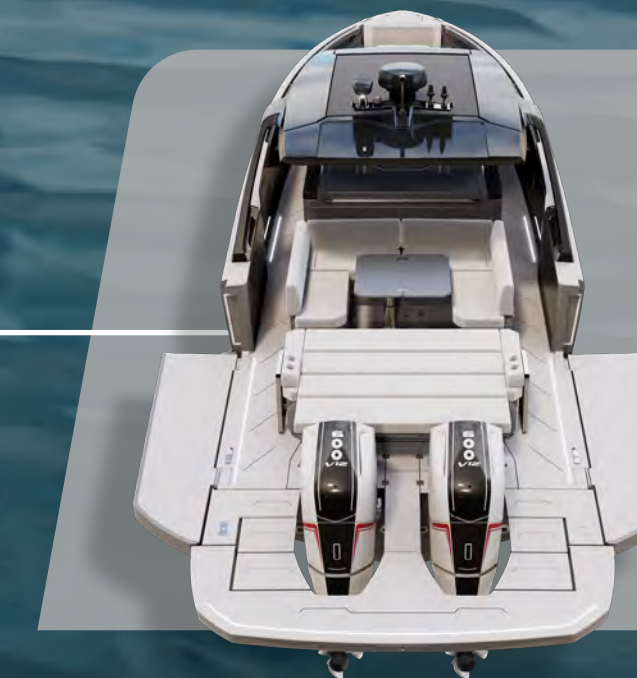

DINING LOUNGE

The dining lounge of the XLV allows up to 8 people to comfortably sit down to dine. The wet bar in the cockpit area can easily be reached via the walking paths opened on the sides without disturbing anyone.

You can switch layouts effortlessly with the push of a button, since every element of the lounge area (excluding the table) are on automatic rails.