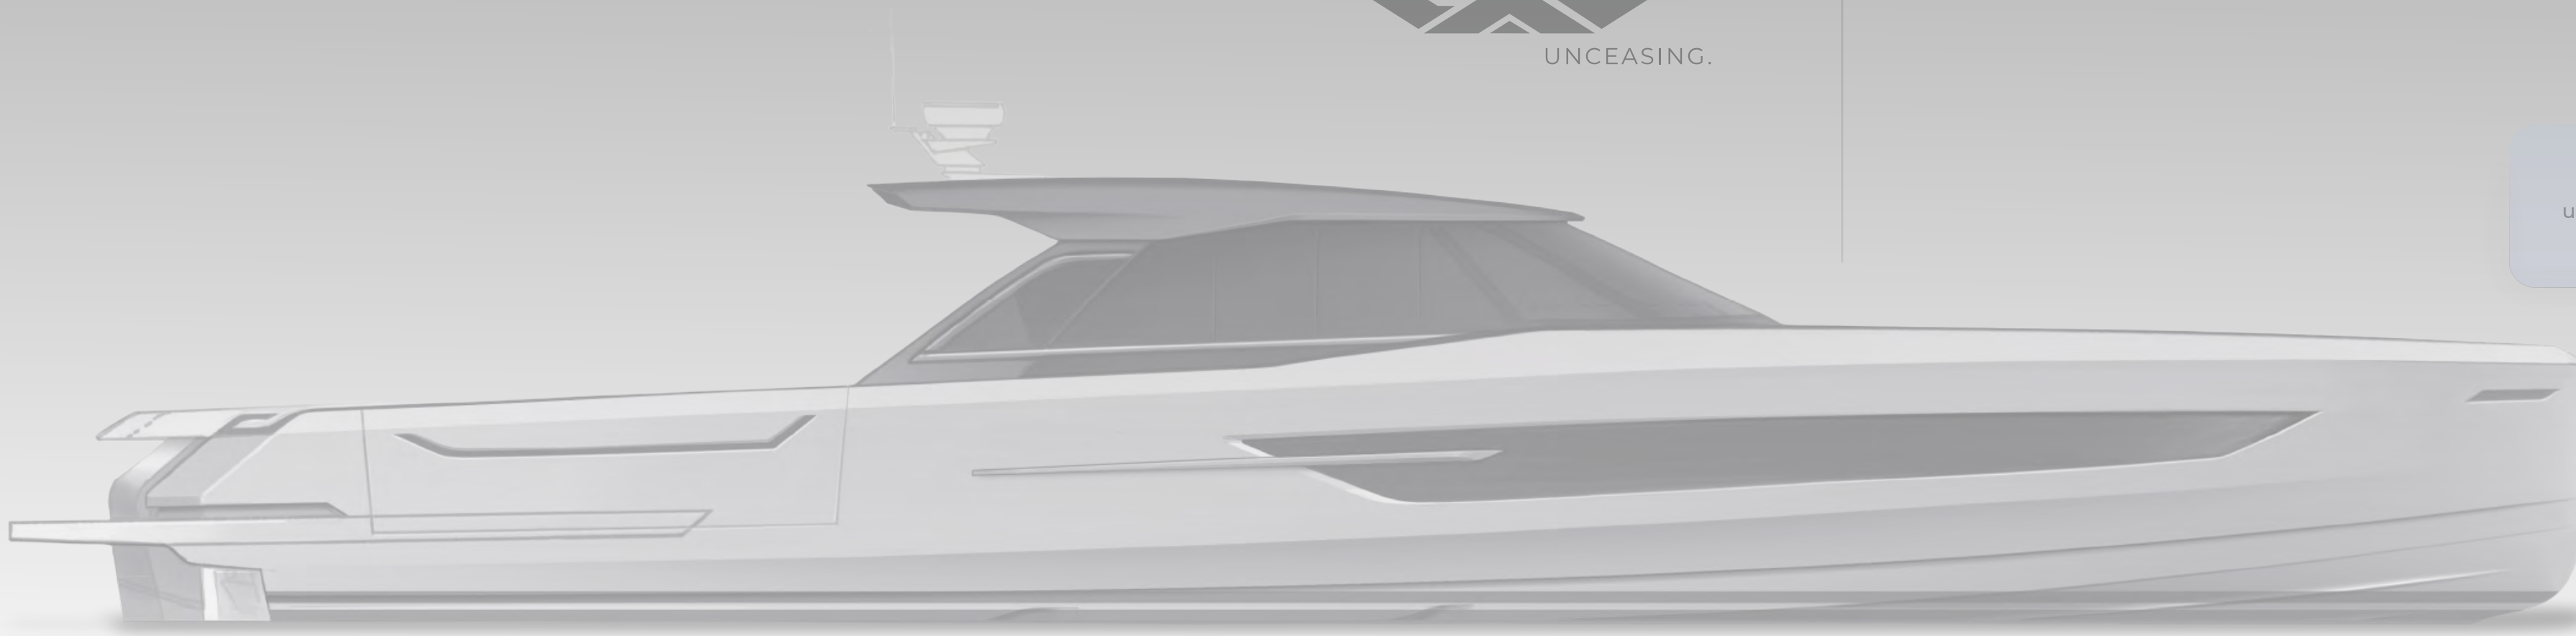

MODEL RANGE

POWER
up to **2400 hp**

SPEED
up to **45 Kn**

RANGE
360 Nm
at 30 knots cruising speed

LENGTH
65 ft | 20.6 m

POWER
up to **1800 hp**

SPEED
up to **48 Kn**

RANGE
230 Nm
at 39 knots cruising speed

LENGTH
54 ft | 16.4 m