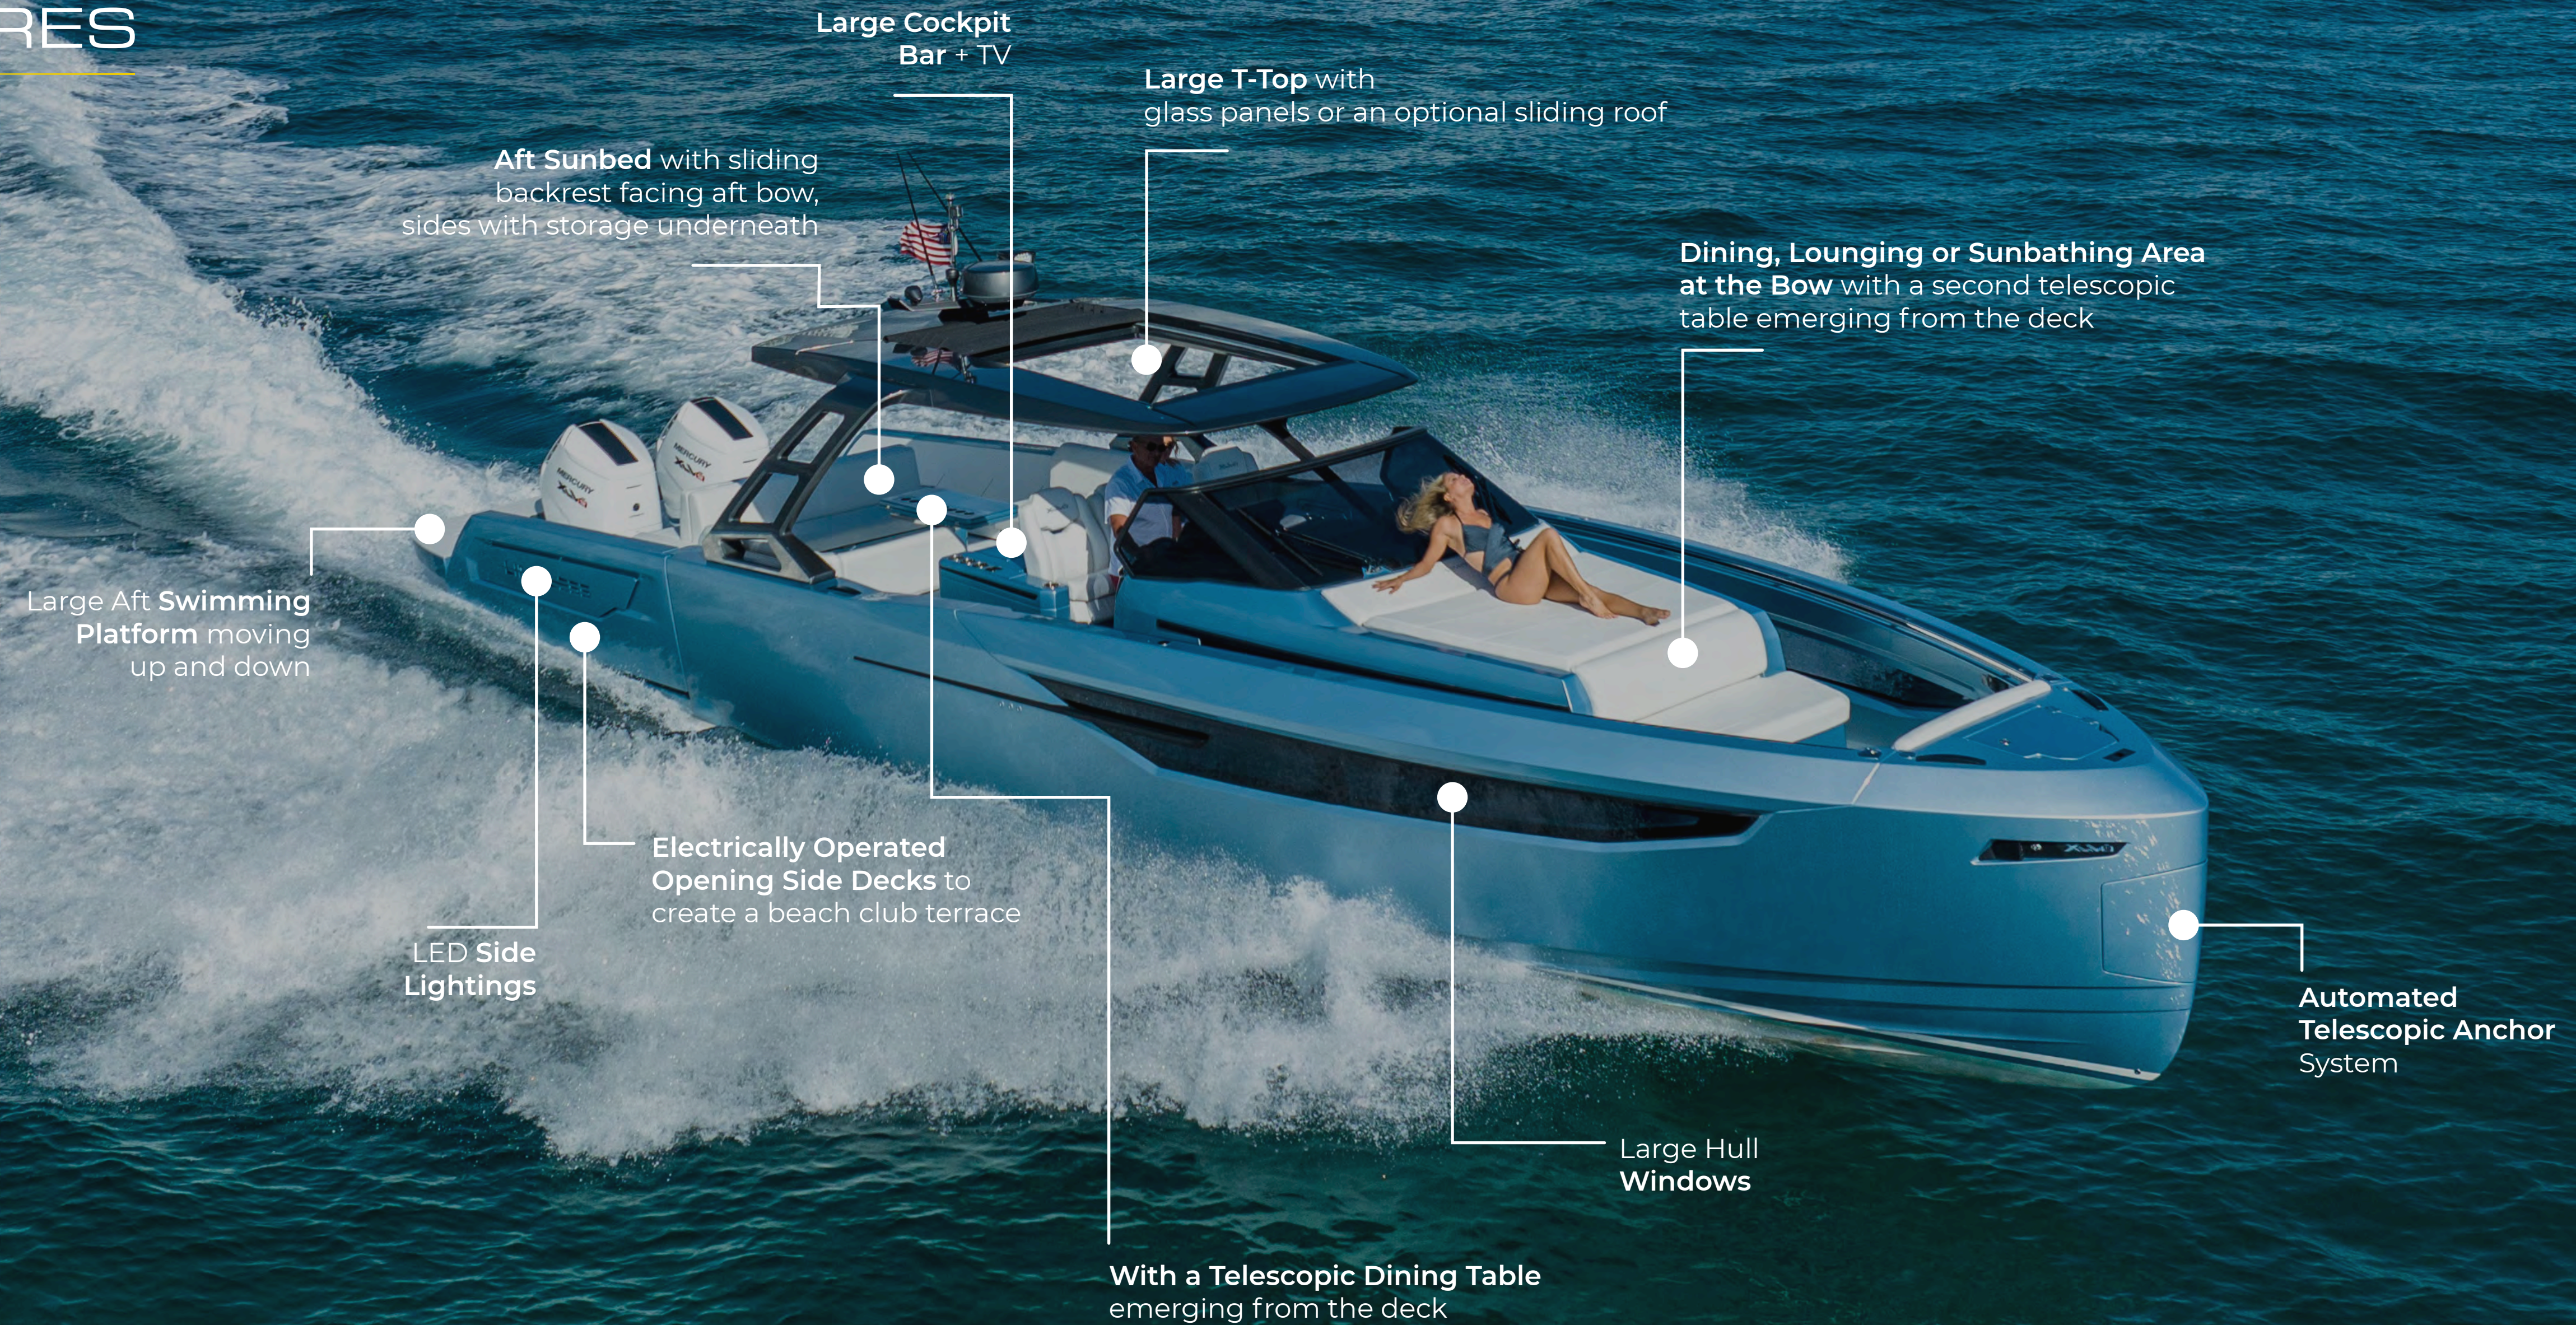

KEY FEATURES

Large Cockpit Bar + TV

Large T-Top with glass panels or an optional sliding roof

Aft Sunbed with sliding backrest facing aft bow, sides with storage underneath

Dining, Lounging or Sunbathing Area at the Bow with a second telescopic table emerging from the deck

Large Aft Swimming Platform moving up and down

LED Side Lightings

Electrically Operated Opening Side Decks to create a beach club terrace

Automated Telescopic Anchor System

Large Hull Windows

With a Telescopic Dining Table emerging from the deck