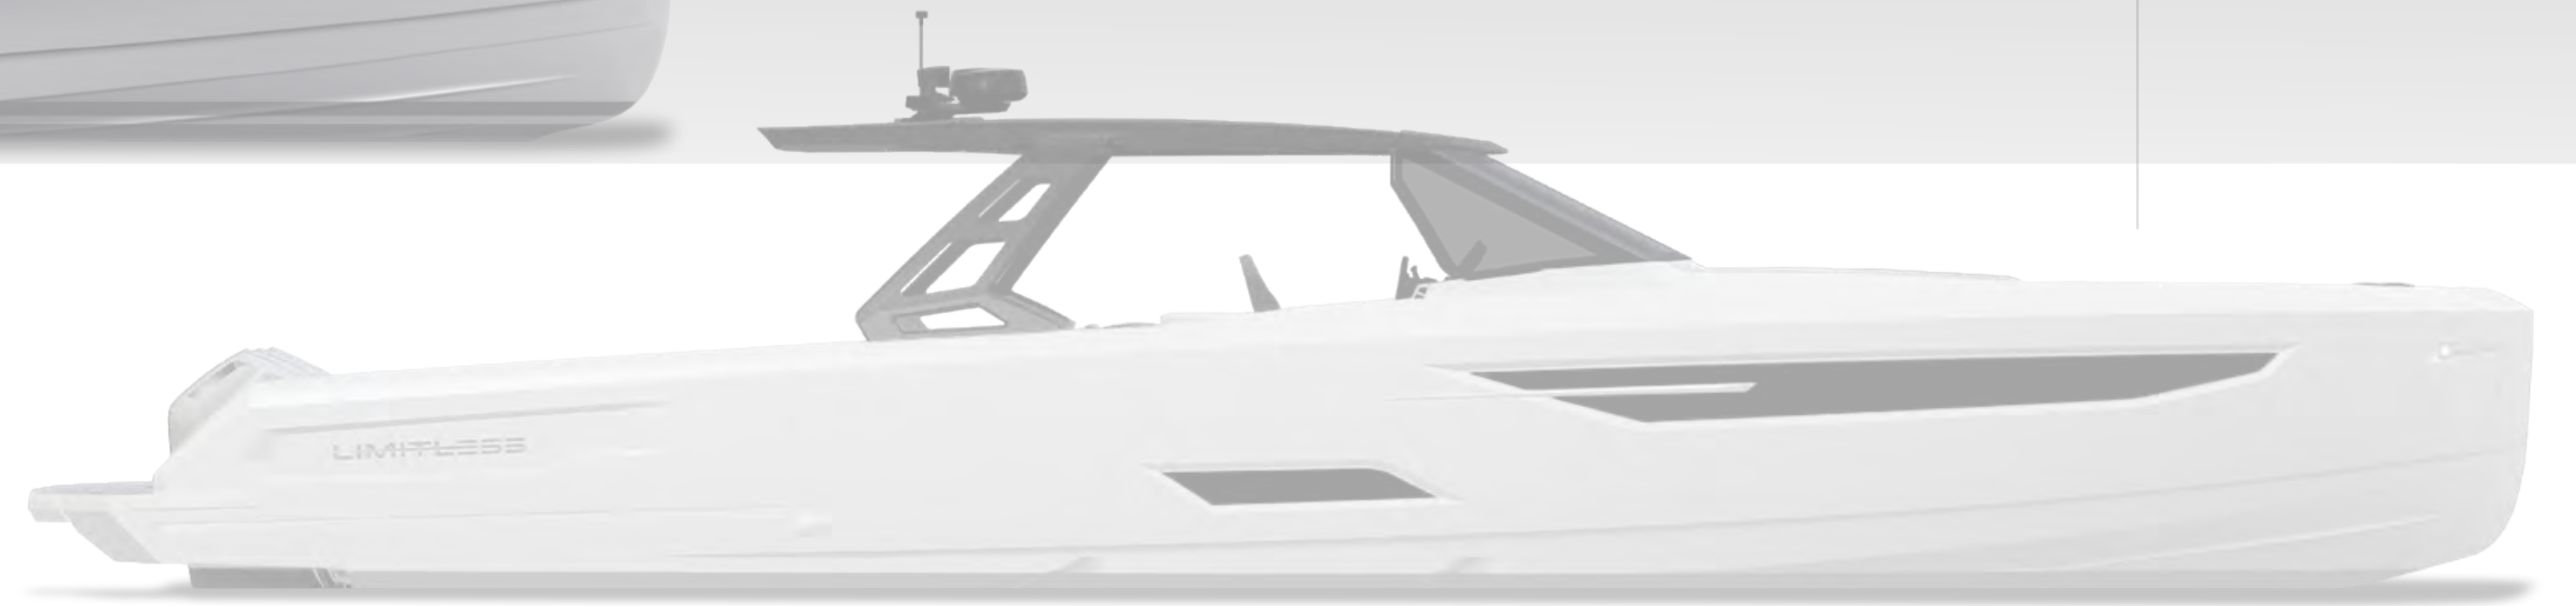

MODEL RANGE

POWER
up to **2400 hp**

SPEED
up to **45 Kn**

RANGE
360 Nm
at 30 knots cruising speed

LENGTH
65 ft | 20.6 m

POWER
up to **1800 hp**

SPEED
up to **48 Kn**

RANGE
230 Nm
at 39 knots cruising speed

LENGTH
54 ft | 16.4 m

POWER
up to **1200 hp**

SPEED
up to **52 Kn**

RANGE
260 Nm
at 35 knots cruising speed

LENGTH
45 ft | 13.7 m

The XLV has unlimited possibilities to complement any lifestyle. Cruising the intercoastal waterways of south Florida, zipping over to Bimini for a quick getaway, or dropping anchor at your favorite sand bar will become second nature behind the wheel of the XLV.